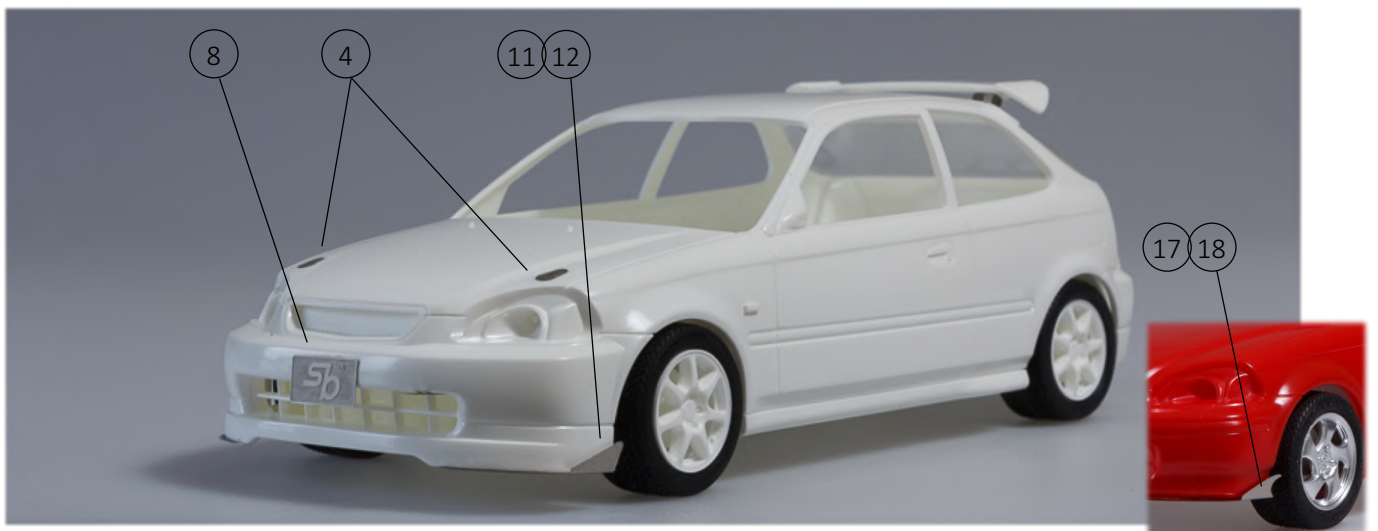

**PHOTO ECHED No. 12000  
FOR FUJIMI 1/24 HONDA CIVIC EK**

1. Bumper diffuser
2. Bumper diffuser
3. Rear lower arms
4. Aerocatch
5. Lower tie bar
6. Lower tie bar support
7. Lower tie bar support
8. SB Plates
9. Rear tow hook
10. Front tow hook
11. EK9 Splitter
12. EK9 Splitter
13. Brackets (A)
14. Brackets (B)
15. Brackets (A)
16. Brackets (B)
17. EK4 Splitter
18. EK4 Splitter
19. Subframe brace