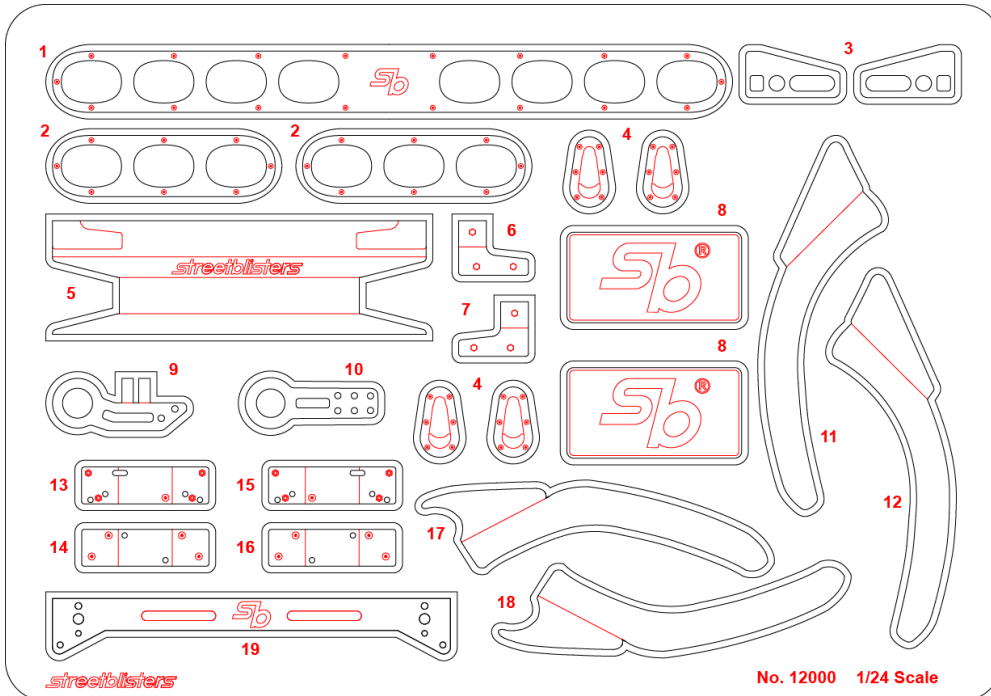

**PHOTO ECHED No. 12000  
FOR FUJIMI 1/24 HONDA CIVIC EK**

1. Bumper diffuser
2. Bumper diffuser
3. Rear lower arms
4. Aerocatch
5. Lower tie bar
6. Lower tie bar support
7. Lower tie bar support
8. SB Plates
9. Rear tow hook
10. Front tow hook
11. EK9 Splitter
12. EK9 Splitter
13. Brackets (A)
14. Brackets (B)
15. Brackets (A)
16. Brackets (B)
17. EK4 Splitter
18. EK4 Splitter
19. Subframe brace

# streetblisters®

PLASTIC KITS

- 3
- 6
- 19
- 5
- 9
- 3